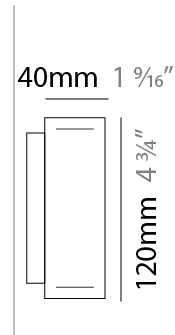

LED120 SURFACE

D73029-

base number   Color   Finish
Temperature   Options

1. To build a product code in our configurator select the specify button on the base model # product page
2. To build a manual product code on this datasheet choose from the options listed below in blue font and add the suffix to the base model #

GENERAL

Series: Woodlin
Subseries: LED120
Brand: Tunto
Division: Design
Mounting Type: Surface
Mounting Location: Wall
Subcategory: Profile

PHYSICAL

Shape: Rectangle
Length (mm): 700
Length (in): 27 ⁹/₁₆"
Width (mm): 40
Width (in): 1 ⁹/₁₆"
Height (mm): 120
Height (in): 4 ³/₄"
Extension (mm): 40
Extension (in): 1 ⁹/₁₆"
Light Distribution: Direct / Indirect
Diffuser: Opal
Fixture Finish: WAL / ASH / OAK / BLK / WHI
Fixture Material: Wood

ELECTRICAL

Lamp Type: LED
Input Wattage (W): 31
Total Output Wattage (W): 25.3
Dimming: Tri-Mode (Non-Dimming and Phase Dimming (120Vac only) and 0-10V Dimming)
Driver Included: Yes
Driver Location: Remote
Driver Type: Constant Current - Universal
Driver Class: Class 2
Housing: ENCP3
Input Voltage (V): 120 - 277
Constant Current (MA): 700

LED

Color Temperature (°K): 2700 / 3000 / 4000
Max. Delivered Lumen (lm): 1500
CRI: >93 CRI
Lamp Life (hrs): 50000

OPTICAL

RATINGS AND CERTIFICATIONS

Certified By: Certified for North American Standards
IP rating: IP20

PROJECT	_____
TYPE	_____
SPECIFIER	_____
QUANTITY	_____
DATE	_____

700mm 27 ⁹/₁₆"

Indirect